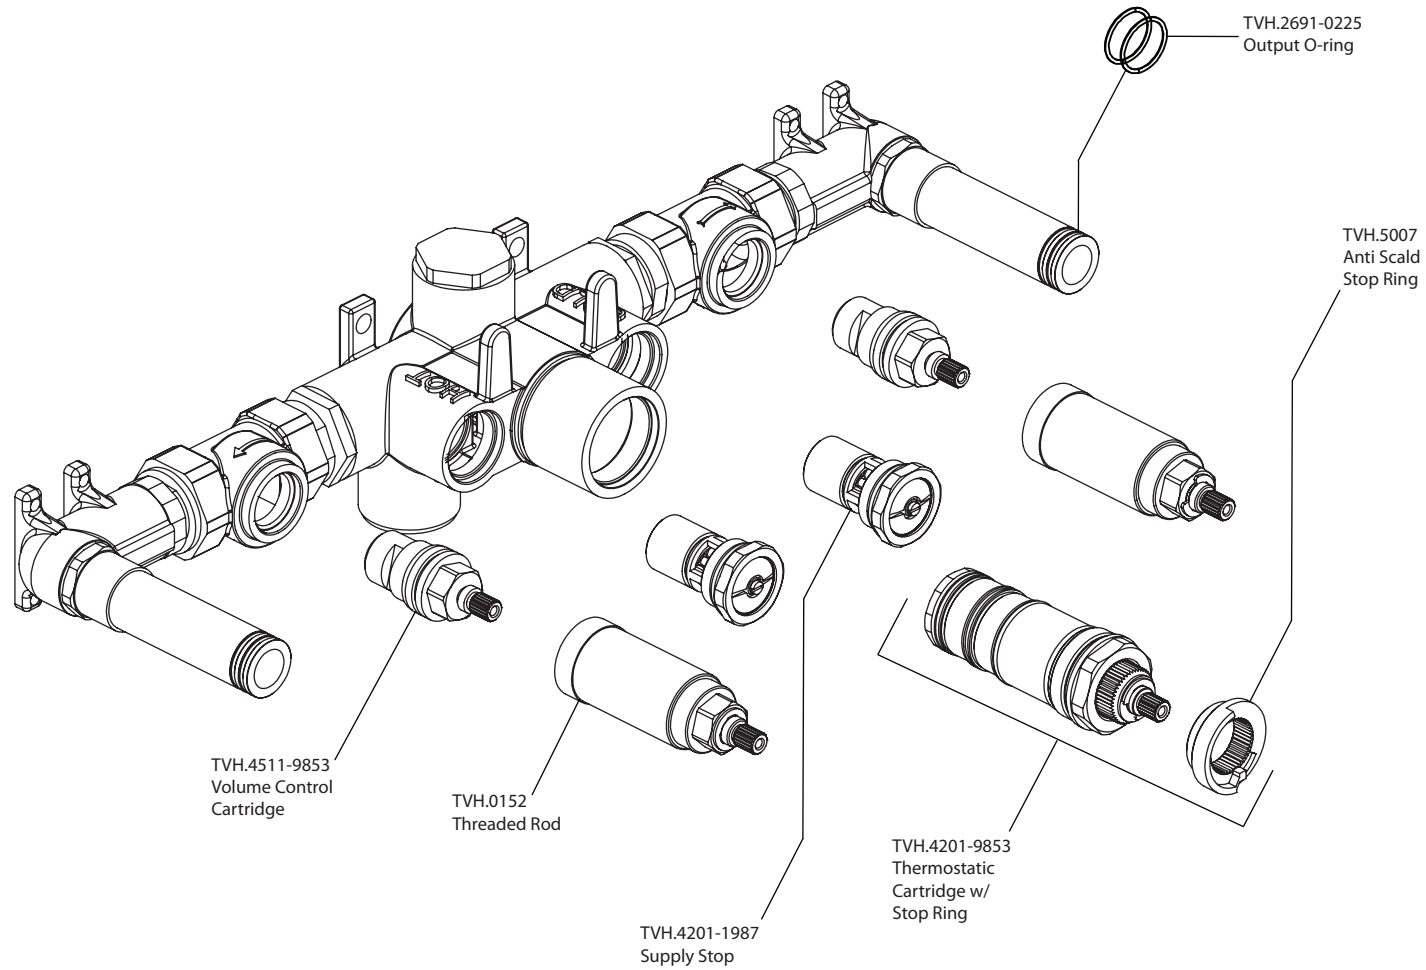

Product Parts Breakdown

isenberg
innovation+design

TVH.2691

Ver 2.54